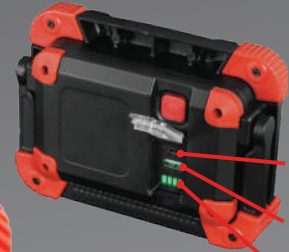

WLR1 FOCUSING WORK TORCH

RECHARGEABLE-DUAL POWER

Built in Rechargeable ZITHION-X™ battery - Also works with AC Adapter

USB POWER IN
USB POWER OUT
BATTERY INDICATOR

PURE BEAM
FOCUS
FLOOD & SPOT

TWIST FOCUS

USB POWER OUT
(ON BACK)

COLLAPSIBLE
STAND

1150

LUMENS BRIGHT

13

HOUR RUNTIME

DUST
RESISTANT

IP54

WEATHER
PROOF

POWER SOURCES (INCLUDED):

ZITHION™

AC

NEW!

WLR1

(809486)

COAST brings portability to work torches with a new rechargeable, compact work torch

Work anywhere, always in the light - using the WLR1 rechargeable portable work light featuring a folding stand, twist-focusing optic, and three output modes for lighting versatility.

Held in the hand or set-up on virtually any surface, this dynamic light is equipped with a USB-out port to double as an on-the-go power bank for personal devices at the worksite.

The powerful, compact floodlight packs a punch at 1150 lumens and can rotate 180 degrees.